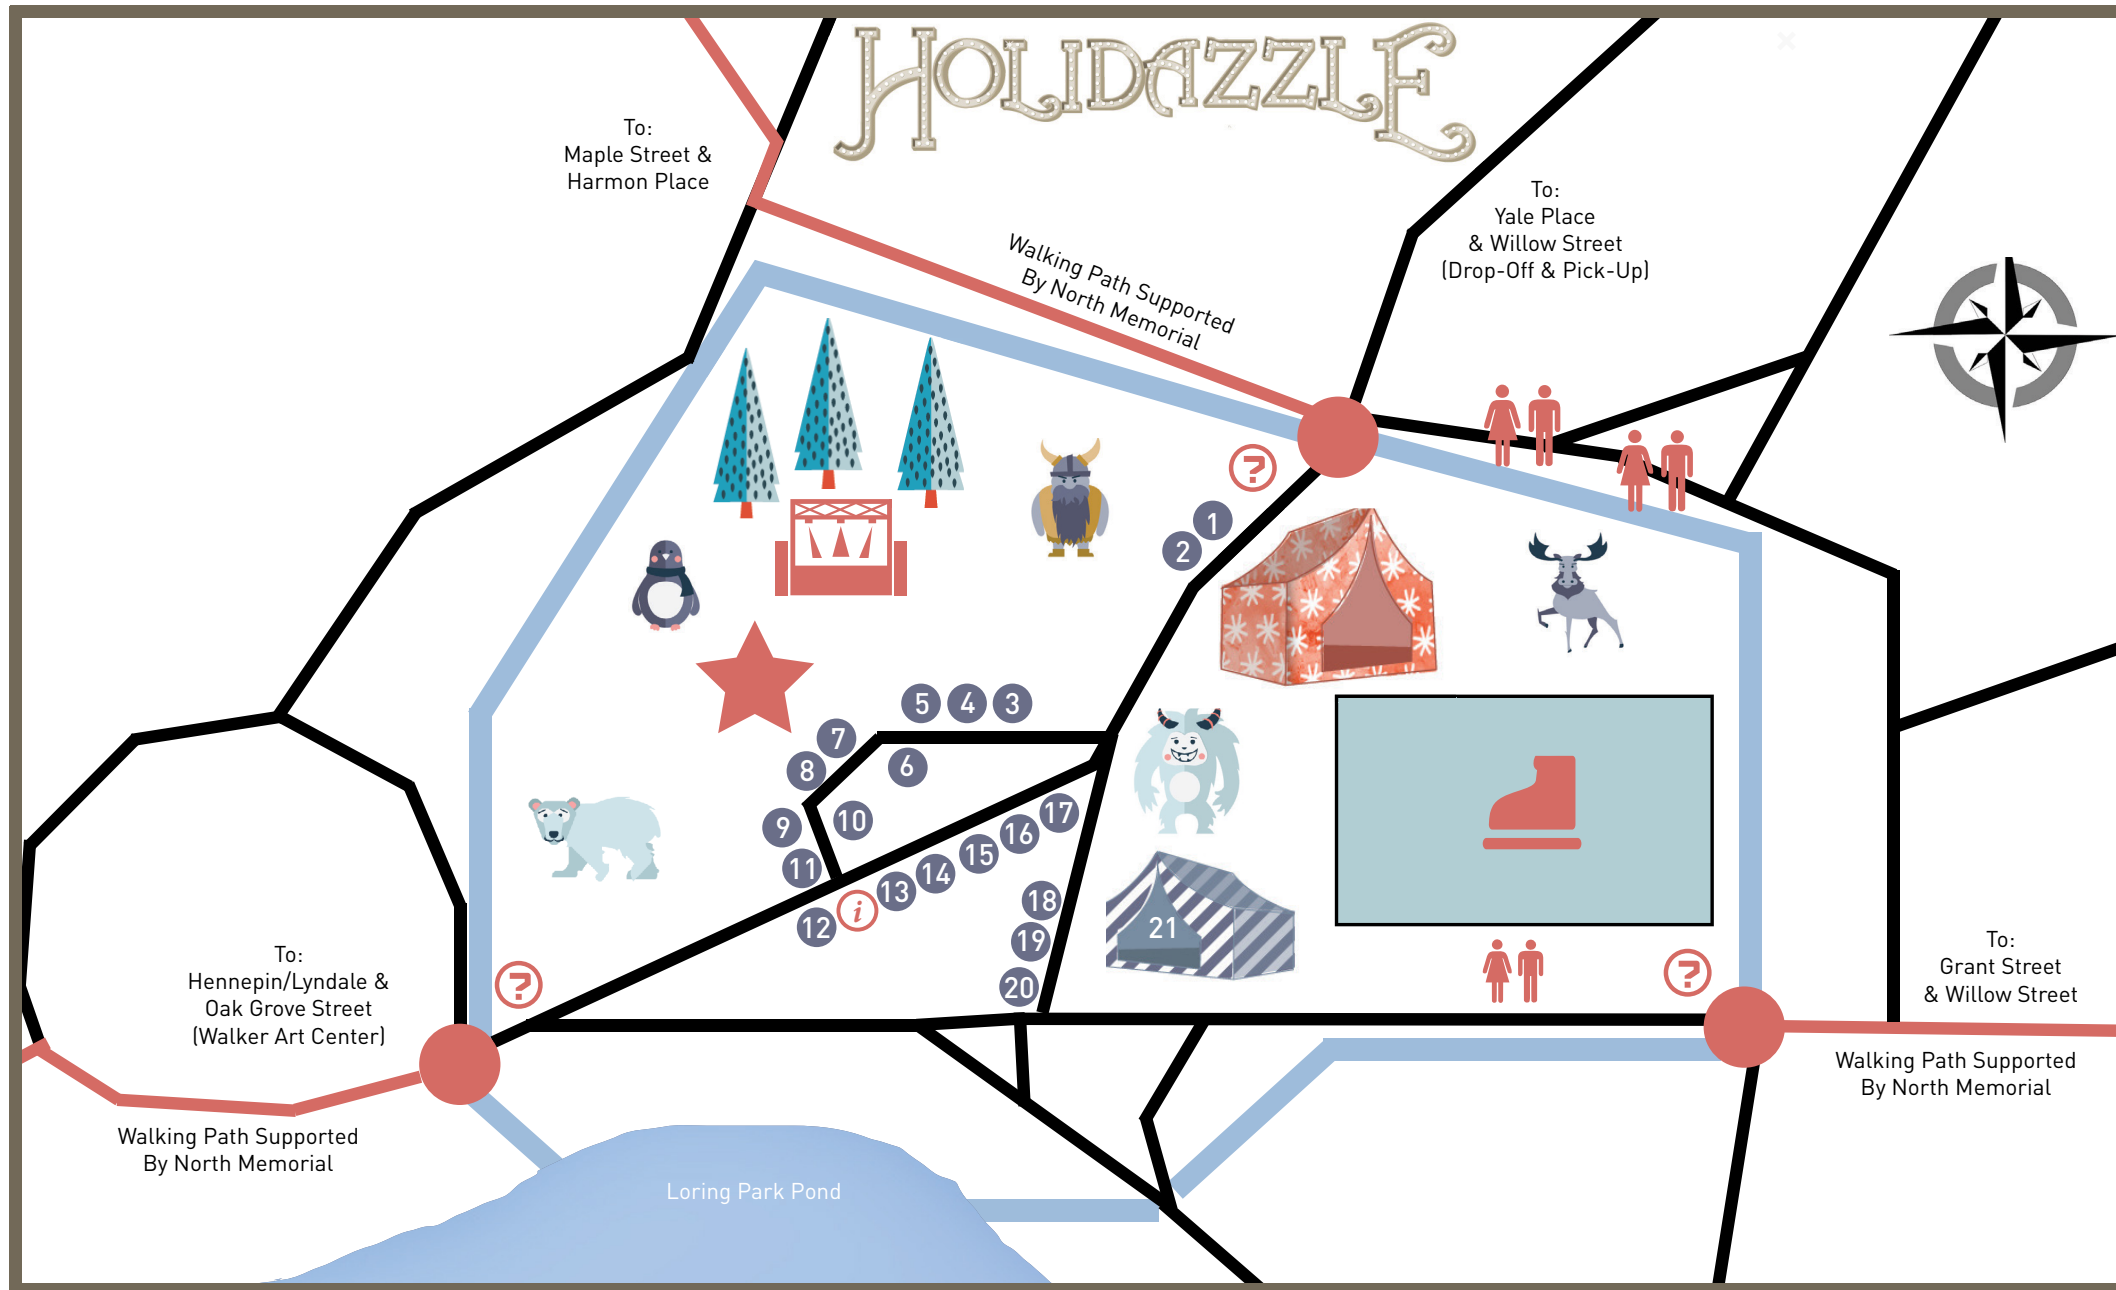

Meet Santa Claus Fri-Sun At Holidazzle!

Santa Will Be Here This Weekend In Loring Park. Stop and say hi!

Bring Your Skates!

Remember to bring your skates and enjoy the downtown skating rink throughout Holidazzle!

Holidazzle Site Map Key

- HOLIDAZZLE ENTRANCES
- WALKWAY TO HOLIDAZZLE SUPPORTED BY NORTH MEMORIAL
- HOLIDAZZLE SITE
- LORING PARK WALKWAYS
- VENDOR TENTS
- 🚻 RESTROOMS
- 🌲 HOLIDAZZLE TREES
- 👤 DOWNTOWN SKATING RINK
- 🏠 WARMING HOUSE SUPPORTED BY CENTERPOINT ENERGY | BEER GARDEN SUPPORTED BY FULTON BREWERY | ENTRANCE TO SKATING RINK
- 🎪 PERFORMANCE STAGE
- ★ HOLIDAZZLE BONFIRE SITE
- ❓ HOLIDAZZLE GREETERS / GUEST SERVICES
- ℹ️ HOLIDAZZLE INFORMATION BOOTH

For an online map and full schedule, visit Holidazzle.com

\$2.00 Off

Admission at The Depot Ice Rink
 • \$2.00 off ice rink admission per person for up to 4 people
 • Valid during public skating hours in the 2015-2016 skating season
 • Cannot be combined with any other offer or discount
 225 Third Avenue South, Minneapolis, MN 55401

Entrance points to Holidazzle include the walking paths near the intersections of Harmon Place & Maple Street, Yale Place & Willow Street, Willow Street & Grant Street, and the pedestrian bridge near Oak Grove Street.