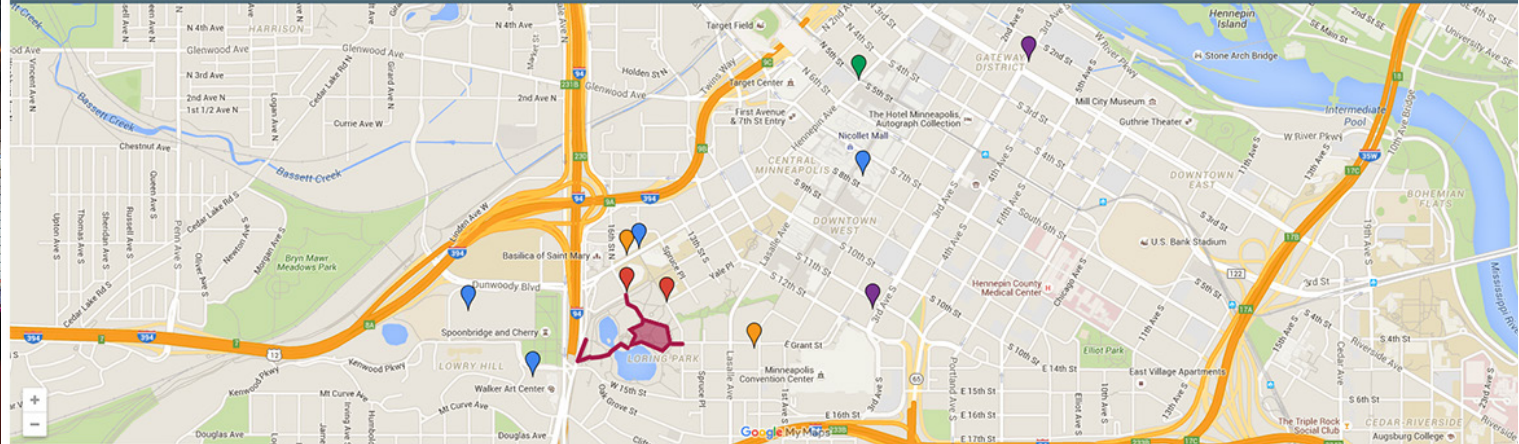

Entrance points to Holidazzle include the walking paths near the intersections of Harmon Place & Maple Street, Yale Place & Willow Street, Willow Street & Grant Street, and the pedestrian bridge near Oak Grove Street.

Quick Tips For Arriving At Holidazzle:

Parking

- IDS Center Parking Garage (80 S. 8th St — Entrance between 7th & 8th)
- Minneapolis Community & Technical College (1420 Hennepin Avenue)
- Parade Park (400 Kenwood Parkway)
- Walker Art Center (1750 Hennepin Ave)

Busing

Metro Transit is offering FREE RIDES TO HOLIDAZZLE each Saturday from 10 a.m. — 10 p.m.

Take the free survey, then print a pass for each rider to bring along. Passes are exclusive to each weekend:

SATURDAY, NOVEMBER 28 | SATURDAY, DECEMBER 5
SATURDAY, DECEMBER 12 | SATURDAY, DECEMBER 19

Download your free ride pass at holidazzle.com.

For more information on arriving, visit Holidazzle.com/Directions.