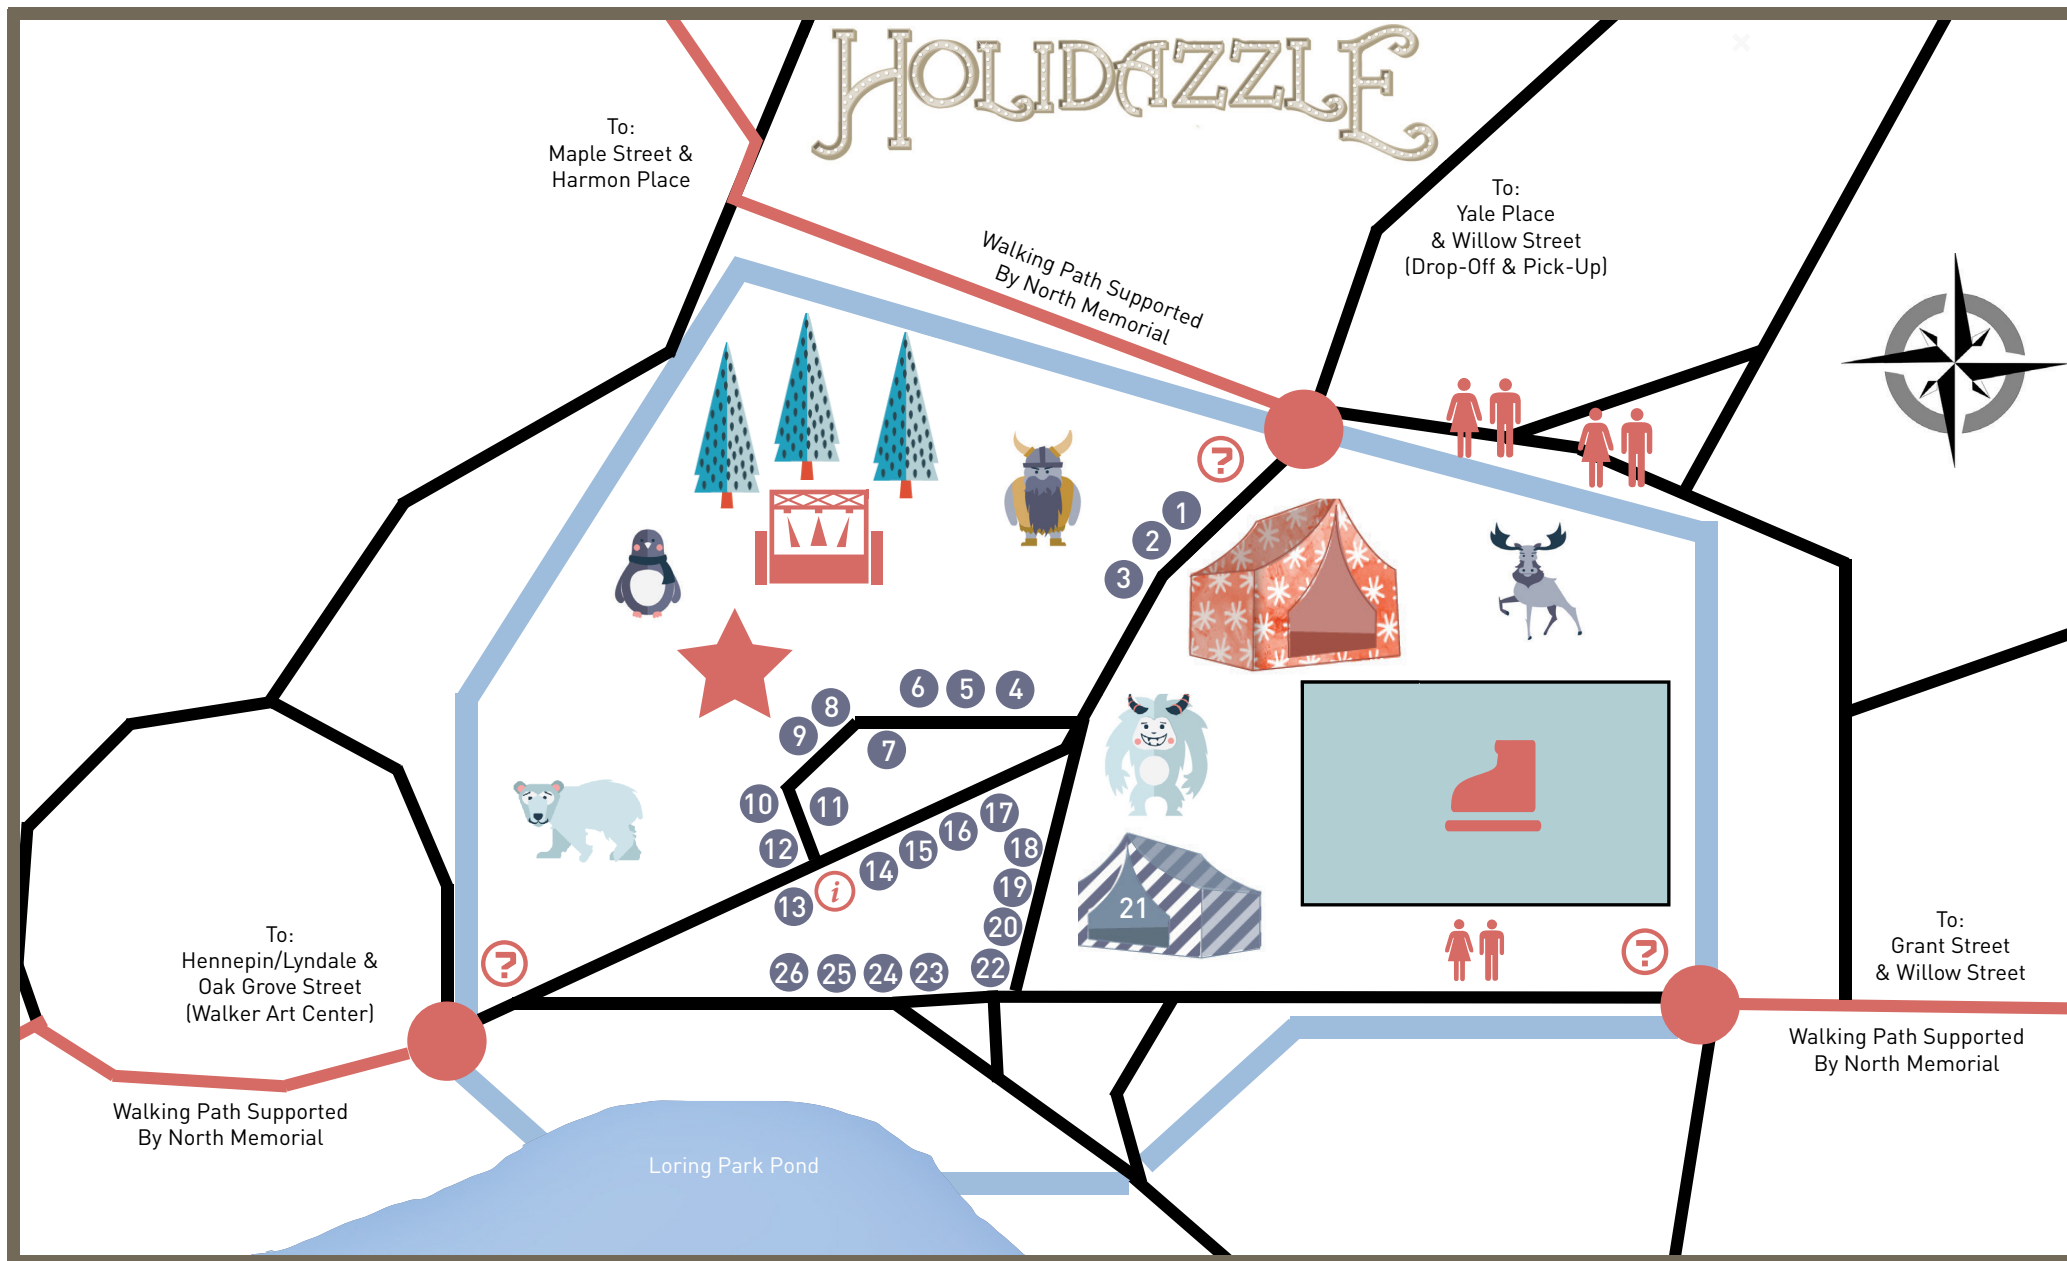

HOLIDAZZLE

EVENT GUIDE

November 27 - December 20

Thursdays & Fridays | 5 pm - 9 pm

Saturdays & Sundays | 11 am - 9 pm

Loring Park in Downtown Minneapolis

December 17-20

Holidazzle Site Map Key

Holidazzle Vendor Map Key

- HOLIDAZZLE ENTRANCES
- WALKWAY TO HOLIDAZZLE SUPPORTED BY NORTH MEMORIAL
- HOLIDAZZLE SITE
- LORING PARK WALKWAYS
- VENDOR TENTS
- RESTROOMS
- HOLIDAZZLE TREES

- DOWNTOWN SKATING RINK
- WARMING HOUSE SUPPORTED BY CENTERPOINT ENERGY | BEER GARDEN SUPPORTED BY FULTON BREWERY | ENTRANCE TO SKATING RINK
- PERFORMANCE STAGE
- HOLIDAZZLE BONFIRE SITE
- HOLIDAZZLE GREETERS / GUEST SERVICES
- HOLIDAZZLE INFORMATION BOOTH

This Weekend's Pop-Up Shops

Visit Hagen & Oats crafts & Sota Clothing apparel all weekend, plus get your Fire & Flour bread on Sunday from 5-7 pm!

Take A Carriage Ride

Enjoy a free carriage ride on Thursday from 6:30-8:30 pm courtesy of the Loring Park Neighborhood.

For an online map and full schedule, visit Holidazzle.com

HOLIDAZZLE

While you're downtown, enjoy stopping by and visiting our neighborhood partners!

We say, "Bah-humbug" to the flu-bug.

North Memorial Clinic – Downtown offers the convenience of walk-in appointments for you and your family during the busy holiday season. You'll find us on the corner of 7th St. and Nicollet Ave – in the skyway across from Walgreens.