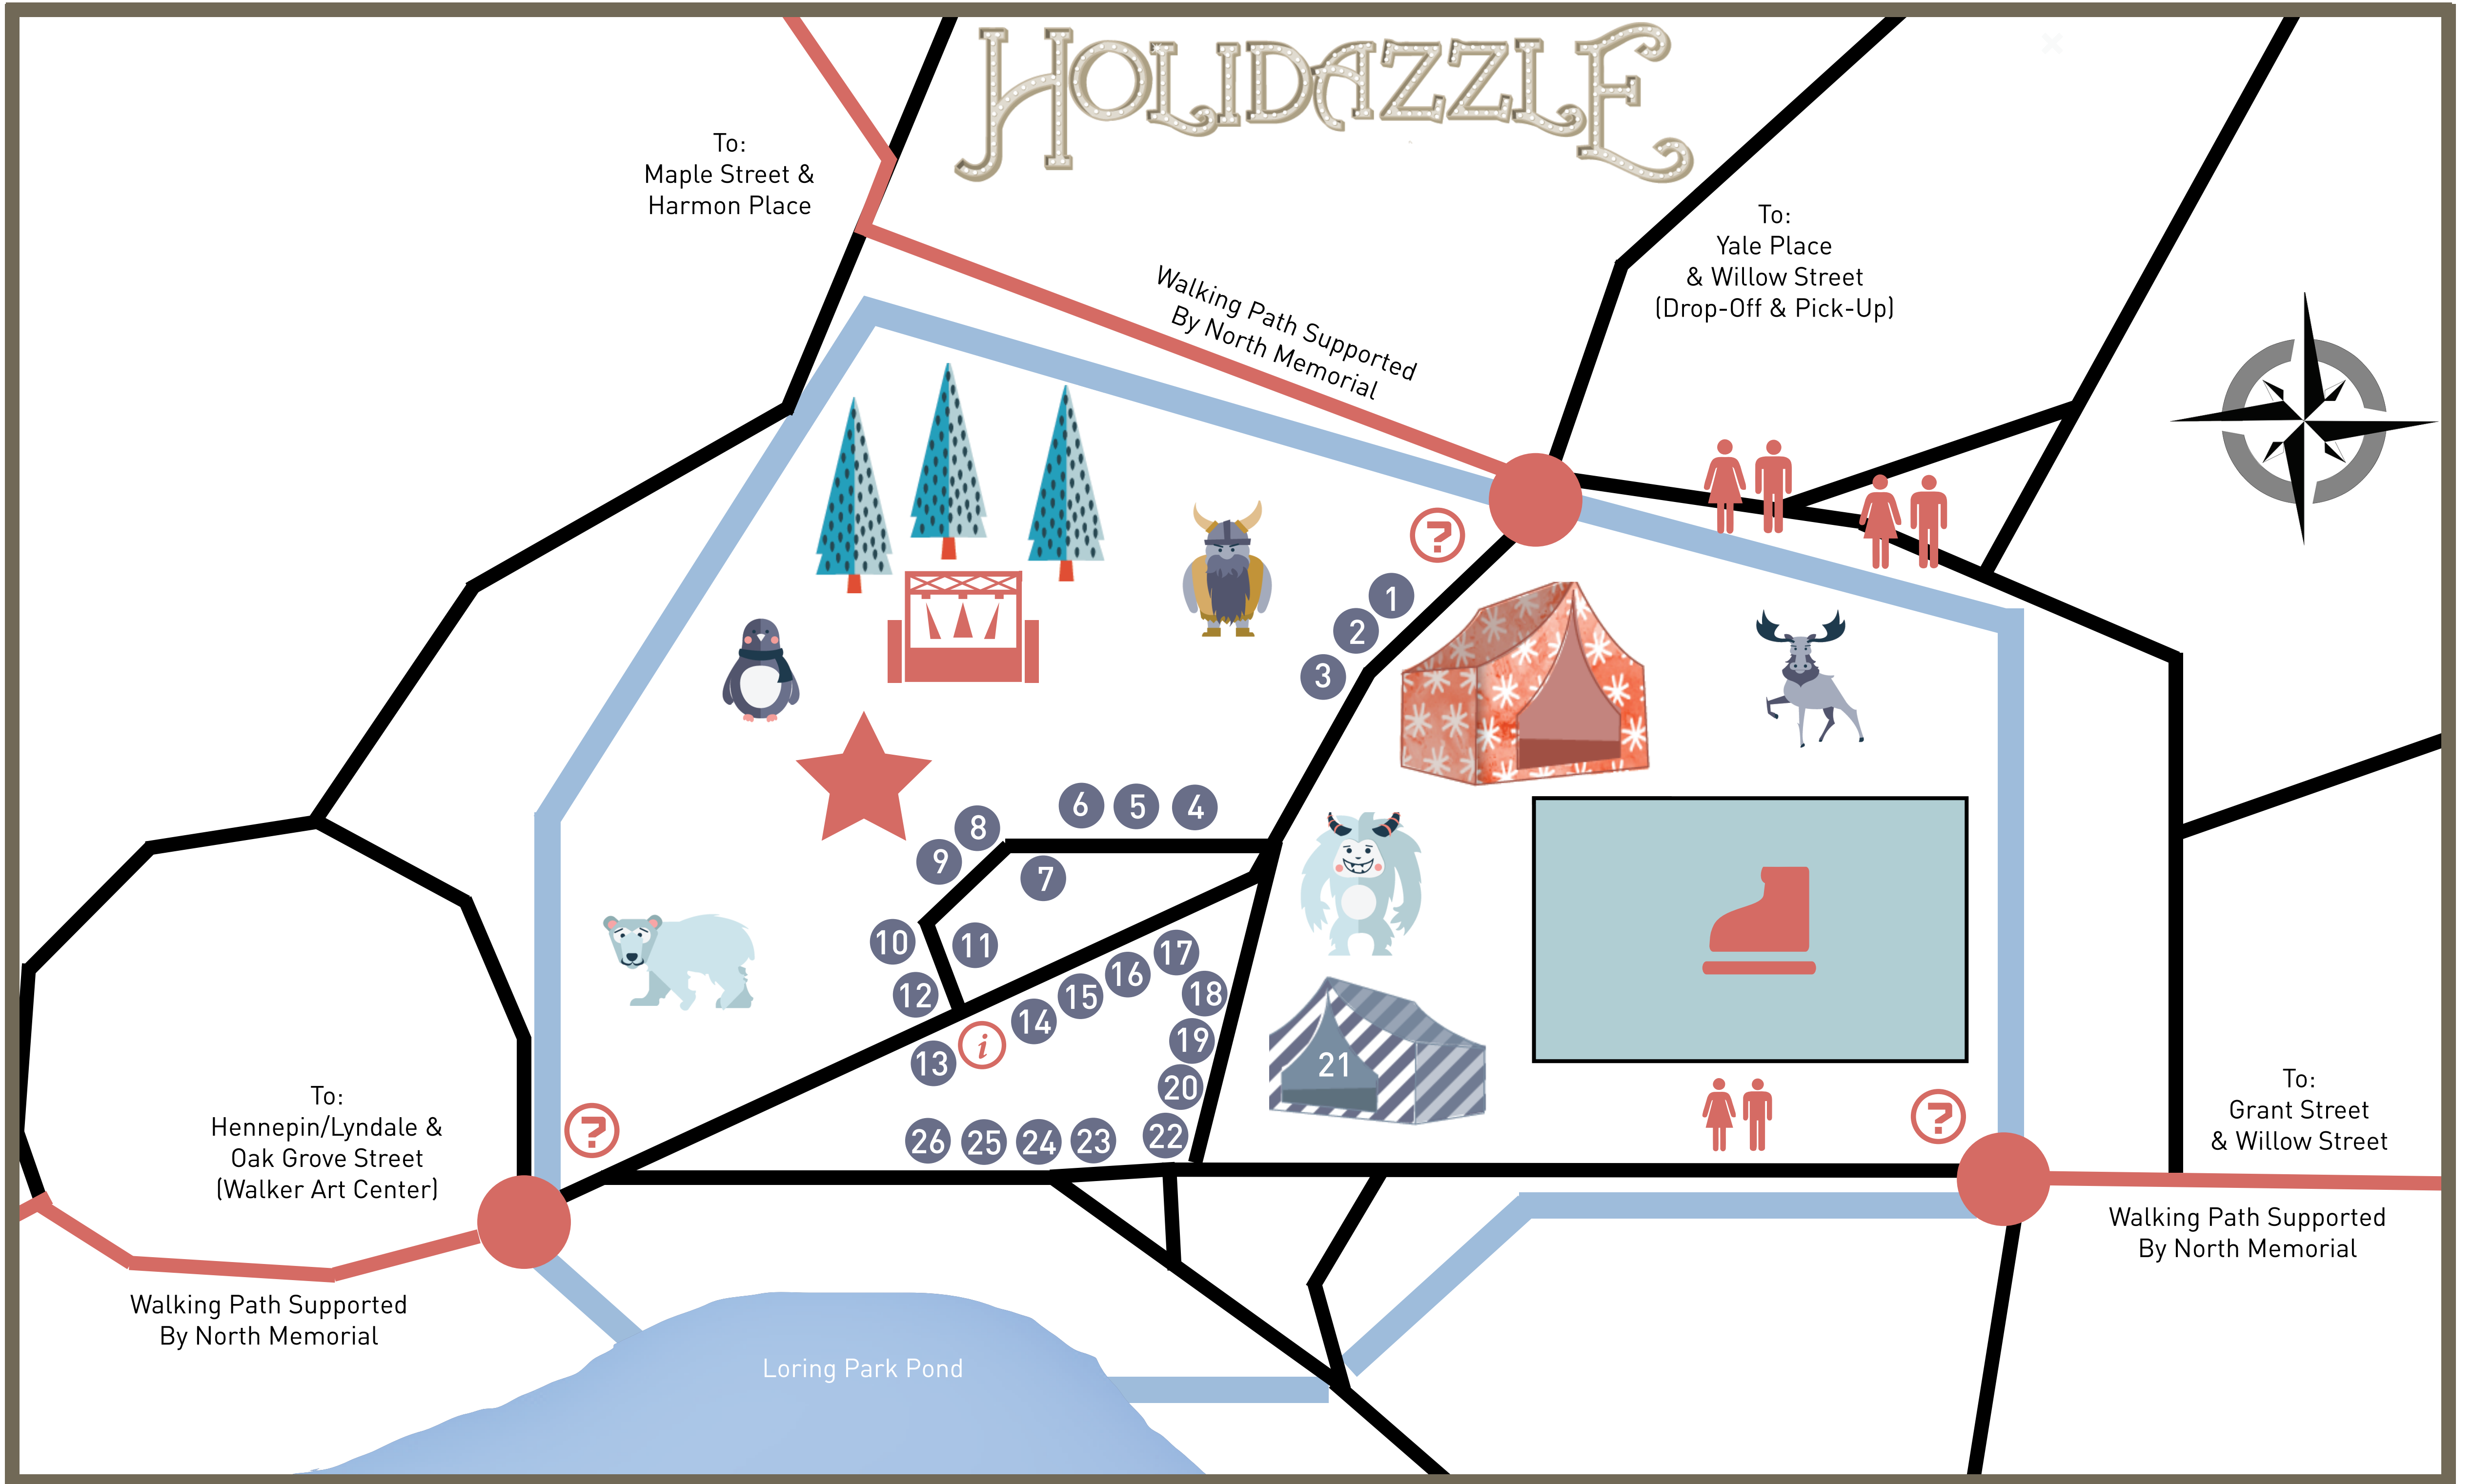

HOLIDAZZLE

HOLIDAZZLE SITE MAP KEY

-  HOLIDAZZLE ENTRANCES
-  WALKWAY TO HOLIDAZZLE SUPPORTED BY NORTH MEMORIAL
-  HOLIDAZZLE SITE
-  LORING PARK WALKWAYS
-  VENDOR TENTS
-  RESTROOMS
-  HOLIDAZZLE TREES
-  DOWNTOWN SKATING RINK
-  WARMING HOUSE SUPPORTED BY CENTERPOINT ENERGY | BEER GARDEN SUPPORTED BY FULTON BREWERY | ENTRANCE TO SKATING RINK
-  PERFORMANCE STAGE
-  HOLIDAZZLE BONFIRE SITE
-  HOLIDAZZLE GREETERS / GUEST SERVICES
-  HOLIDAZZLE INFORMATION BOOTH

HOLIDAZZLE VENDOR MAP KEY

- | | | |
|---|---|---|
|  Faribault Woolen Mill Co. |  Specialty Mini Donuts by Sweet Dreams Concessions |  Cinnamon Roasted Nuts by Cindy's |
|  Love Your Melon |  Cheese Curds By All-Star Catering |  Stroopwafels |
|  Wintercraft Ice Lanterns |  Mpls Street Food By K-Town |  Käthe Wohlfahrt |
|  Kramarczuk's Sausages |  Meat & Mac by Walt's Wings & BBQ |  Moshiki |
|  Holidazzle Beverages |  Spaetzle by Spatzi by Venus |  Stein House |
|  Pierogi's Wonderland by Polish Bistro |  Lefse by Mrs. Olson's |  Nordic Cinnamon Sprinkle Heather's Dirty Good Seasoning |
|  Potato Pancakes & Jägerschnitzel by Burbach's |  Soups by Black Forest Inn |  Sota Clothing |
|  Apple Treats by Sponzel's MN Harvest |  Three Rivers Farm Premium Maple Syrup |  Hagen & Oats |
|  Poffertjes & More by The Littlest Pancake |  Minnesota Awesome | |