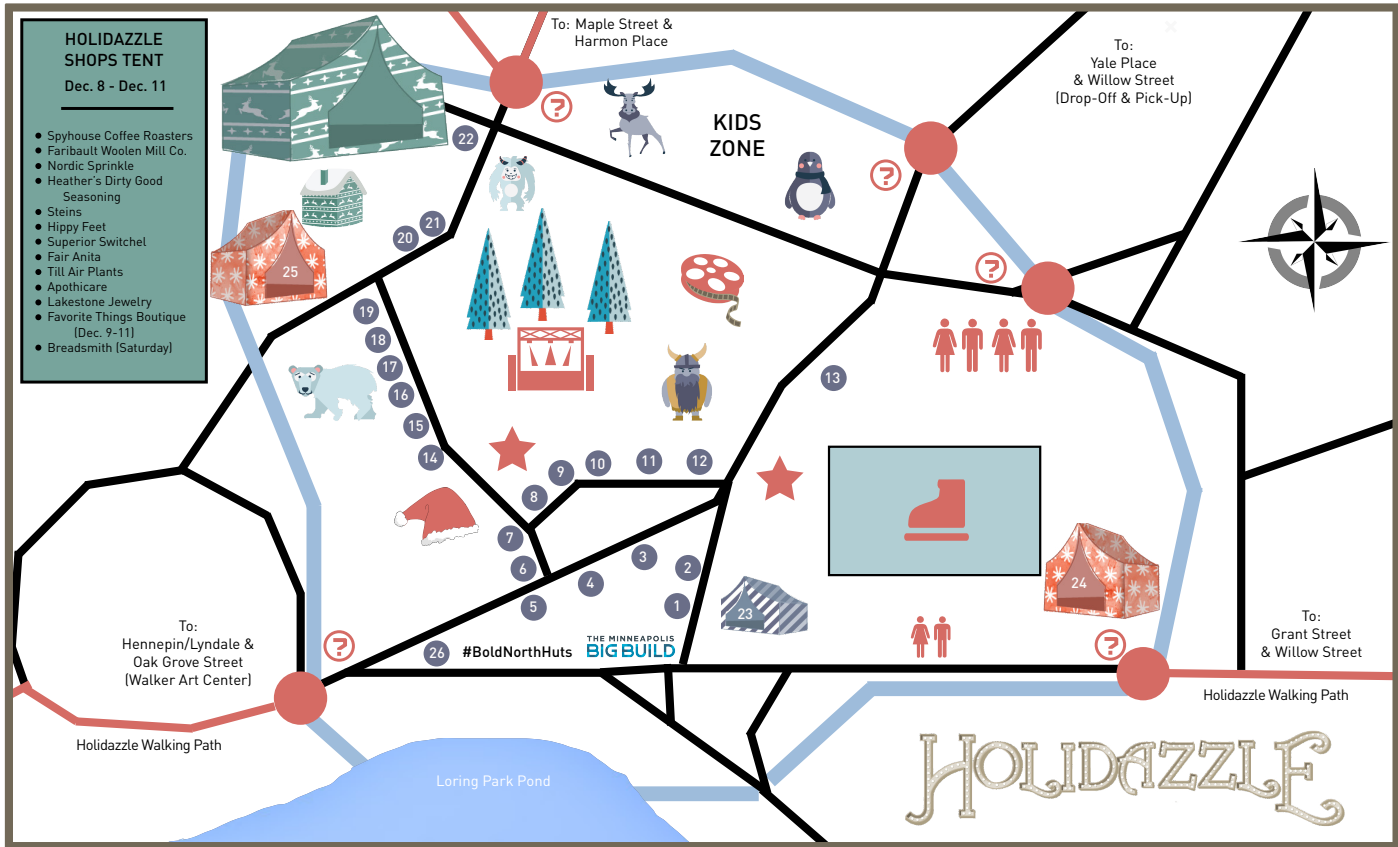

HOLIDAZZLE

Site Map | December 8-11, 2016

HOLIDAZZLE SITE MAP KEY

- HOLIDAZZLE ENTRANCES
- HOLIDAZZLE WALKING PATHS
- HOLIDAZZLE SITE
- VISIT SANTA CLAUS
- HOLIDAZZLE MOVIE SCREEN
- HOLIDAZZLE GREETERS / GUEST SERVICES
- WELLS FARGO MINNEAPOLIS WINTERSKATE
- LORING PARK WALKWAYS
- HOLIDAZZLE HOSPITALITY TENT
- PERFORMANCE STAGE
- HOLIDAZZLE BONFIRE LOCATIONS
- RESTROOMS

Interact with us on social media

HOLIDAZZLE VENDOR MAP KEY

- | | | |
|---|-------------------------------------|--|
| 1 Cookie Cups | 10 Wallace's Kettle Corn | 19 The Abbey Alpacas |
| 2 Cindy's Cinnamon Roasted Almonds | 11 Holidazzle Beverages | 20 The Beer Dabbler |
| 3 K-Town Street Food | 12 Kramarczuk's | 21 StylArena |
| 4 Local Cheese Curds/ Specialty Mini Donuts | 13 Sociable Cider Werks | 22 Rotating Vendor Tent |
| 5 Walt's Wings & BBQ | 14 Rotating Vendor Tent | Käthe Wohlfahrt |
| 6 Royal Asian Foods | 15 Love Your Melon/ Wintercraft | Warming House courtesy of CenterPoint Energy |
| 7 Poffertjes and More | 16 Pure Goodness Bath & Body Shoppe | Fulton Beer Tent |
| 8 Pierogi's Wonderland | 17 My Sister | Holidazzle Shops Tent |
| 9 The Thirsty Whale | 18 KCM Woodwork | 26 Sota Clothing |