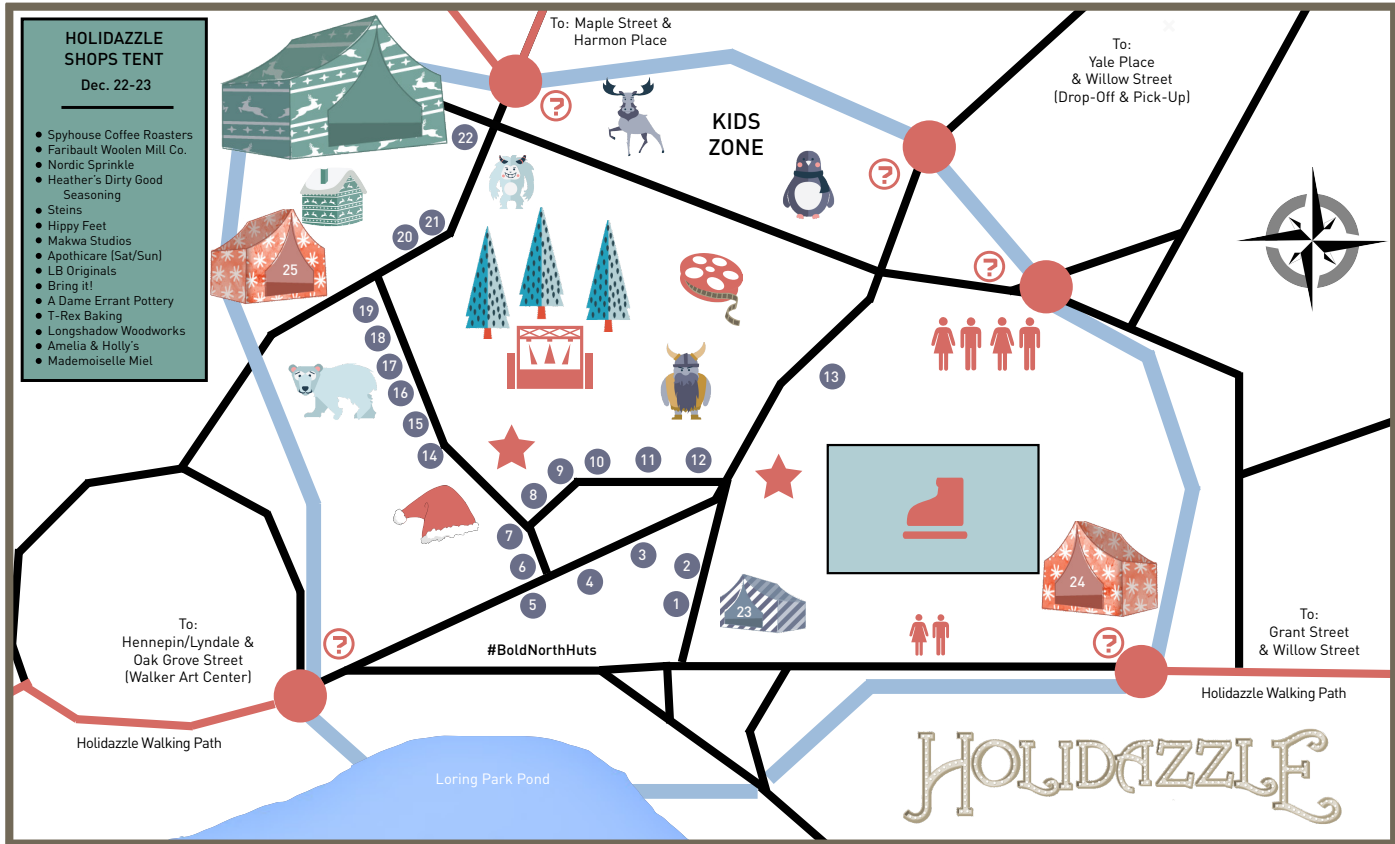

HOLIDAZZLE

Site Map | December 22-23, 2016

HOLIDAZZLE SITE MAP KEY

- HOLIDAZZLE ENTRANCES
- HOLIDAZZLE WALKING PATHS
- HOLIDAZZLE SITE
- VISIT SANTA CLAUS
- HOLIDAZZLE MOVIE SCREEN
- HOLIDAZZLE GREETERS / GUEST SERVICES
- WELLS FARGO MINNEAPOLIS WINTERSKATE
- LORING PARK WALKWAYS
- HOLIDAZZLE HOSPITALITY TENT
- PERFORMANCE STAGE
- HOLIDAZZLE BONFIRE LOCATIONS
- RESTROOMS

Interact with us
on social media

HOLIDAZZLE VENDOR MAP KEY

- | | | | | | |
|---|---|----|----------------------------------|----|--|
| 1 | Cookie Cups | 10 | Wallace's Kettle Corn | 19 | The Abbey Alpacos |
| 2 | Cindy's Cinnamon Roasted Almonds | 11 | Holidazzle Beverages | 20 | The Beer Dabbler |
| 3 | K-Town Street Food | 12 | Kramarczuk's | 21 | StylArena |
| 4 | Local Cheese Curds/ Specialty Mini Donuts | 13 | Sociable Cider Werks | 22 | Hagen & Oats |
| 5 | Wall's Wings & BBQ | 14 | DK Wood Toys | 23 | Käthe Wohlfahrt |
| 6 | Royal Asian Foods | 15 | Love Your Melon/ Wintercraft | 24 | Warming House courtesy of CenterPoint Energy |
| 7 | Poffertjes and More | 16 | Pure Goodness Bath & Body Shoppe | 25 | Fulton Beer Tent |
| 8 | Pierogi's Wonderland | 17 | My Sister | | Holidazzle Shops Tent |
| 9 | The Thirsty Whale | 18 | KCM Woodwork | | |