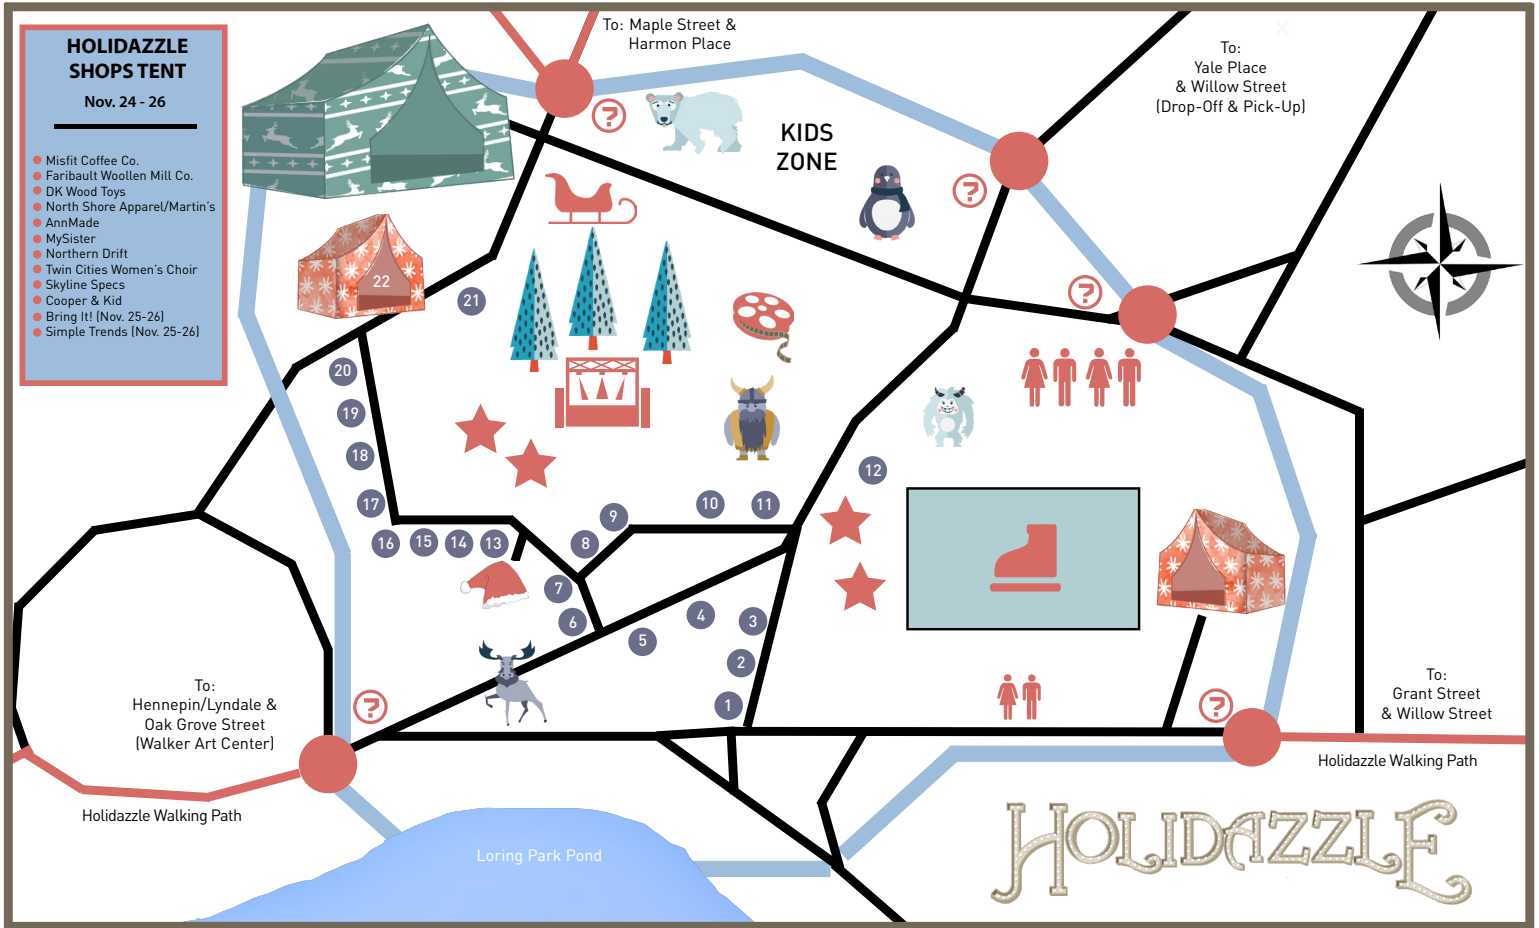

HOLIDAZZLE

Site Map | November 24 - November 26

HOLIDAZZLE SITE MAP KEY

- HOLIDAZZLE ENTRANCES
- HOLIDAZZLE WALKING PATHS
- HOLIDAZZLE SITE
- LORING PARK WALKWAYS
- VISIT SANTA CLAUS
- HOLIDAZZLE MOVIE SCREEN
- RESTROOMS
- MINNEAPOLIS WINTERSKATE ICE RINK
- PERFORMANCE STAGE
- HOLIDAZZLE BONFIRE LOCATIONS
- HOLIDAZZLE GREETERS / GUEST SERVICES
- HOLIDAZZLE SLEIGH (PHOTOS)
- HOLIDAZZLE TREES

HOLIDAZZLE VENDOR MAP KEY

- | | | |
|--|---------------------------------|--|
| 1 The Cookie Cups | 9 K-Town Street Foods | 17 Triple Crown Hats |
| 2 From Grandma With Love | 10 Holidazzle Beverages | 18 Three Rivers Farm Syrup |
| 3 Cindy's Cinnamon Roasted Nuts | 11 Kramarczuk's Sausages | 19 The Purple Tree |
| 4 Fair Faves Local Cheese Curds/ Specialty Mini Donuts | 12 Sociable Cider Werks | 20 KCM Woodworks |
| 5 Walt's Wings & BBQ | 13 The Thirsty Whale Bakery | 21 The Beer Dabbl'r |
| 6 Twin Cities Paella | 14 The Abbey Alpacas | 22 Fulton Beer Garden |
| 7 Poffertjes and More | 15 Hippy Feet | Warming House courtesy of CenterPoint Energy |
| 8 Pierogi's Wonderland | 16 Love Your Melon/ WinterCraft | Holidazzle Shops Tent & Misfit Coffee Co. |