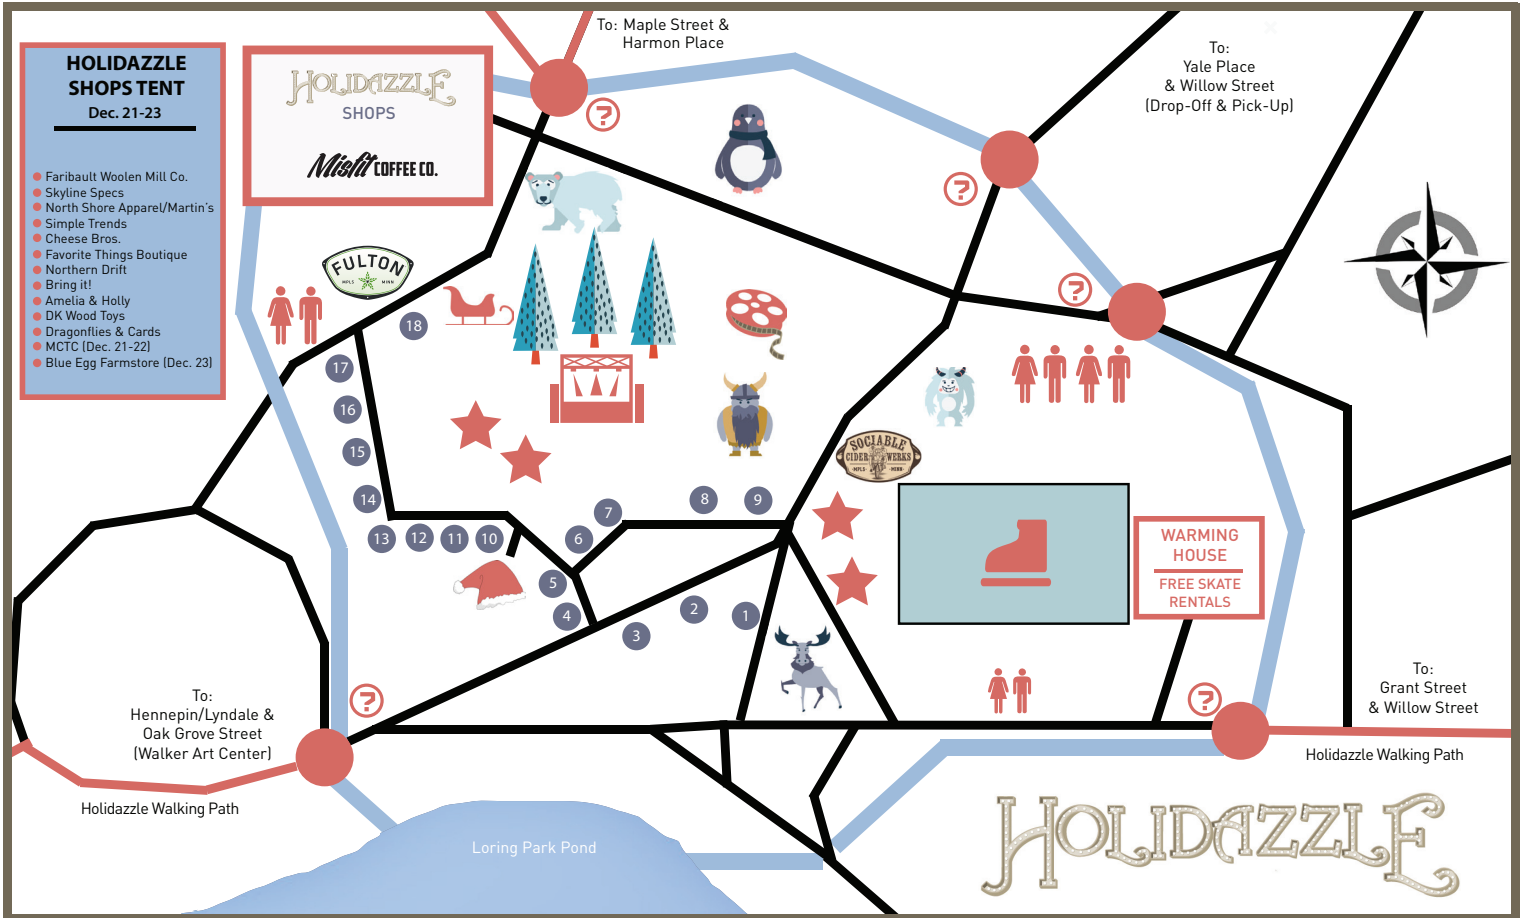

HOLIDAZZLE

Site Map | December 21 - December 23

HOLIDAZZLE SITE MAP KEY

- HOLIDAZZLE ENTRANCES
- HOLIDAZZLE WALKING PATHS
- HOLIDAZZLE SITE
- LORING PARK WALKWAYS
- VISIT SANTA CLAUS
- HOLIDAZZLE MOVIE SCREEN
- RESTROOMS
- HOLIDAZZLE KIDS ZONE
- INTERACTIVE ART INSTALLATIONS
A CHRISTOPHER LUTTER-GARDELLA CREATION
- MINNEAPOLIS WINTERSKATE ICE RINK
- WARMING HOUSE
COURTESY OF CENTERPOINT ENERGY
FREE SKATE RENTALS
- PERFORMANCE STAGE
- HOLIDAZZLE BONFIRE LOCATIONS
- HOLIDAZZLE GREETERS / GUEST SERVICES
- HOLIDAZZLE SLEIGH (PHOTOS)
- HOLIDAZZLE TREES

HOLIDAZZLE VENDOR MAP KEY

- 1 Cindy's Cinnamon Roasted Nuts
- 2 Fair Faves Local Cheese Curds/ Specialty Mini Donuts
- 3 Walt'z Wings & BBQ
- 4 Twin Cities Paella
- 5 Poffertjes and More
- 6 Pierogi's Wonderland
- 7 K-Town Street Foods
- 8 Holidazzle Beverages
- 9 Kramarczuk's Sausages
- 10 The Thirsty Whale Bakery
- 11 The Abbey Alpacas
- 12 Triple Crown Hats
- 13 Love Your Melon/ WinterCraft
- 14 Hippy Feet
- 15 Three Rivers Farm Syrup
- 16 The Purple Tree
- 17 KCM Woodworks
- 18 The Beer Dabbler
- Fulton Beer Garden
- Sociable Cider Werks
- Holidazzle Shops
Misfit Coffee Co. Holidazzle Shops Tent & Misfit Coffee Co.