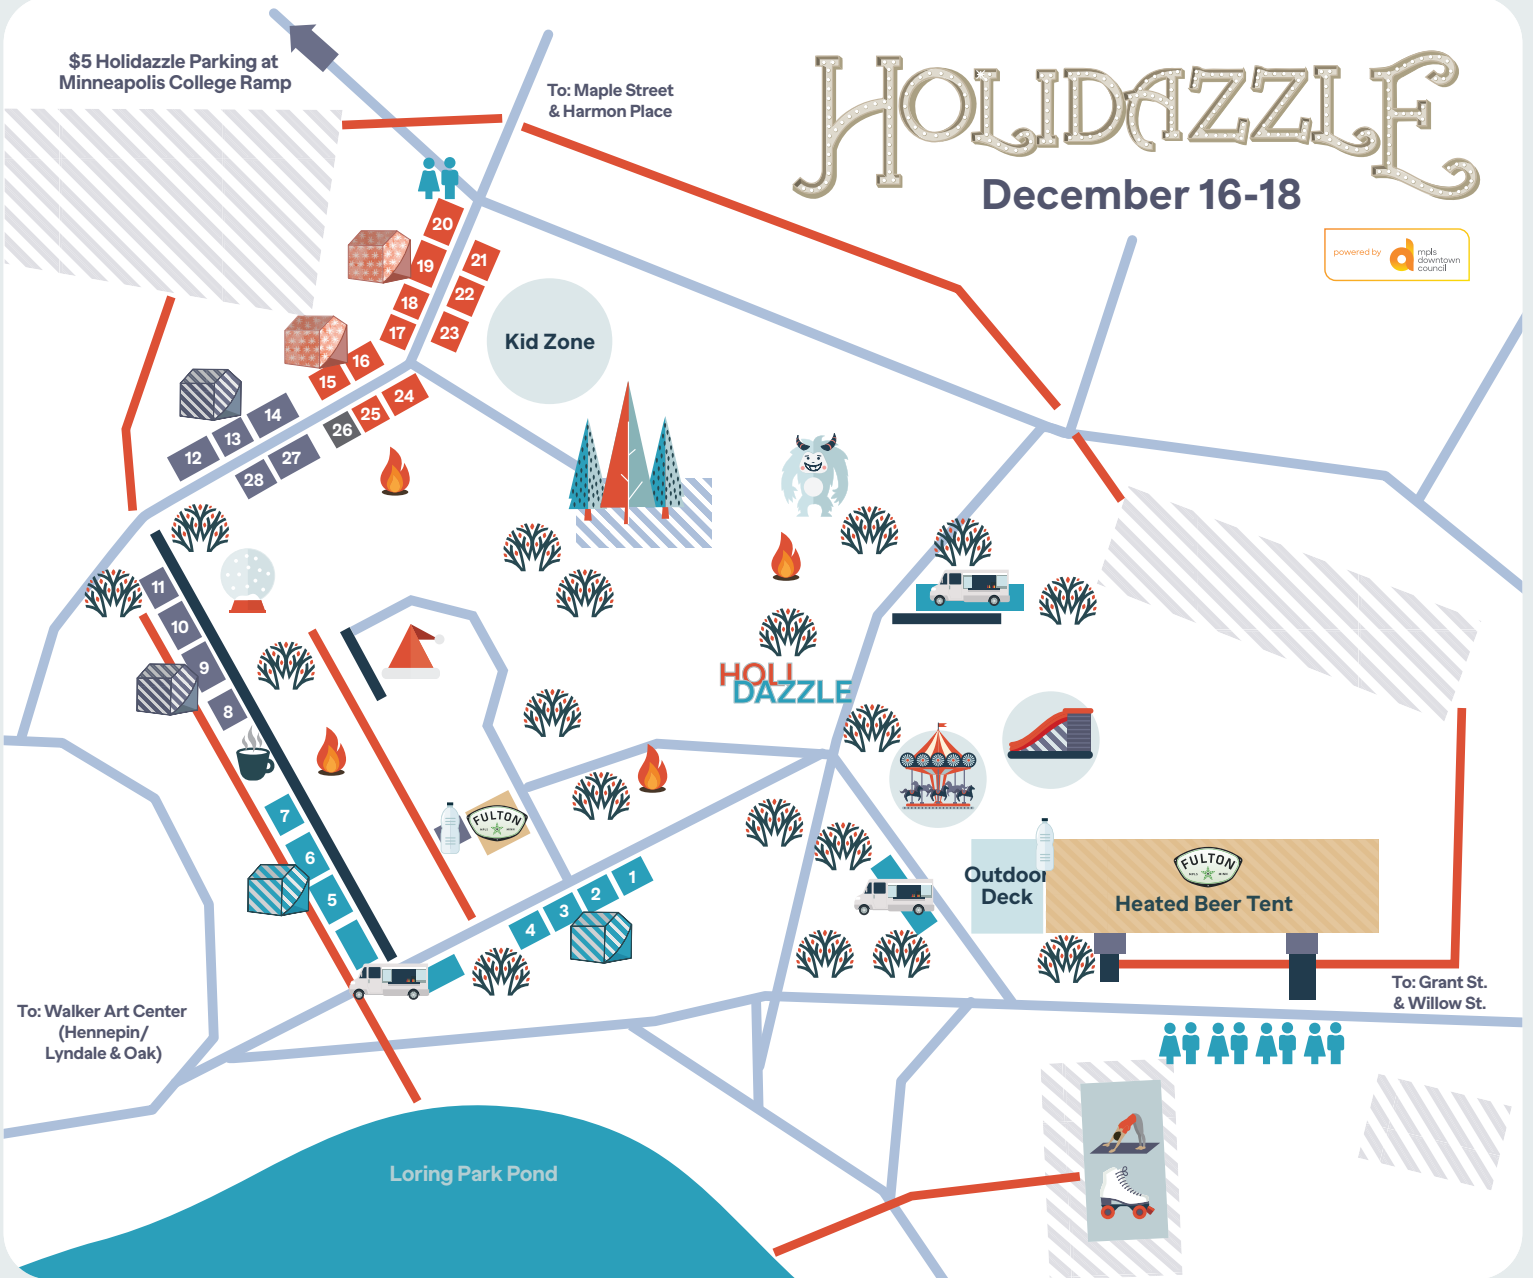

HOLIDAZZLE

December 16-18

powered by  mpls downtown council

- | | | | | |
|--|--|--|--|---|
|  Holidazzle Site |  Holidazzle Snowglobe |  |  |  |
|  Loring Park Walkways |  17' Interactive Yeti | FOOD TENTS | HOLIDAY SHOPPING* | MPLS CRAFT MARKET* |
|  Holidazzle Walking Path |  Holidazzle Bonfire Locations | 5 Corn Hole | 27 Blue Egg Farmstore | 15 Awesome Industries |
|  Restrooms |  Roller Skating
Fridays & Saturdays - 5-9pm | 7 Dough Gold | 8 Cabin Customs | 13 Blue Kiwi Art |
|  Visit Santa Claus |  Snowgla
Sundays - 12:30-1:15 pm
Dec 4, 11 & 16 | 6 Fair Faves | 26 Mixly | 25 Deanne's Originals |
|  Holidazzle Photo Op |  Coffee & Hot Chocolate | 4 Heavenly Feast Bar-B-Que | 28 Northern Drift | 23 Emma Skelala Pottery |
|  Holidazzle Stage |  Water & Hot Apple Cider | 1 Kramarczucs | 12 Shangri-La | 21 For They Skincare & Wellness, LLC |
|  Amusement Rides |  Fulton Beer Garden | 3 Root to Rise | 14 Simple Trends | 19 Hard luck |
| | | 2 The Littlest Pancake | 10 Plumeria Alpaca Ranch | 20 Homespun |
| | |  FOOD TRUCKS | | 18 Mike Rominski Illustration |
| | | ipierogi | | 17 Picking Posies Design |
| | | KCM Eggrolls | | 22 Plantidote Designs LLC |
| | | Los Traviesos tacos y tortas | | 24 Renée Boynton Art LLC |
| | | Meson By Hector Ruiz | | 16 Set Adrift Art |
| | | YOUinverse Waffle | | |